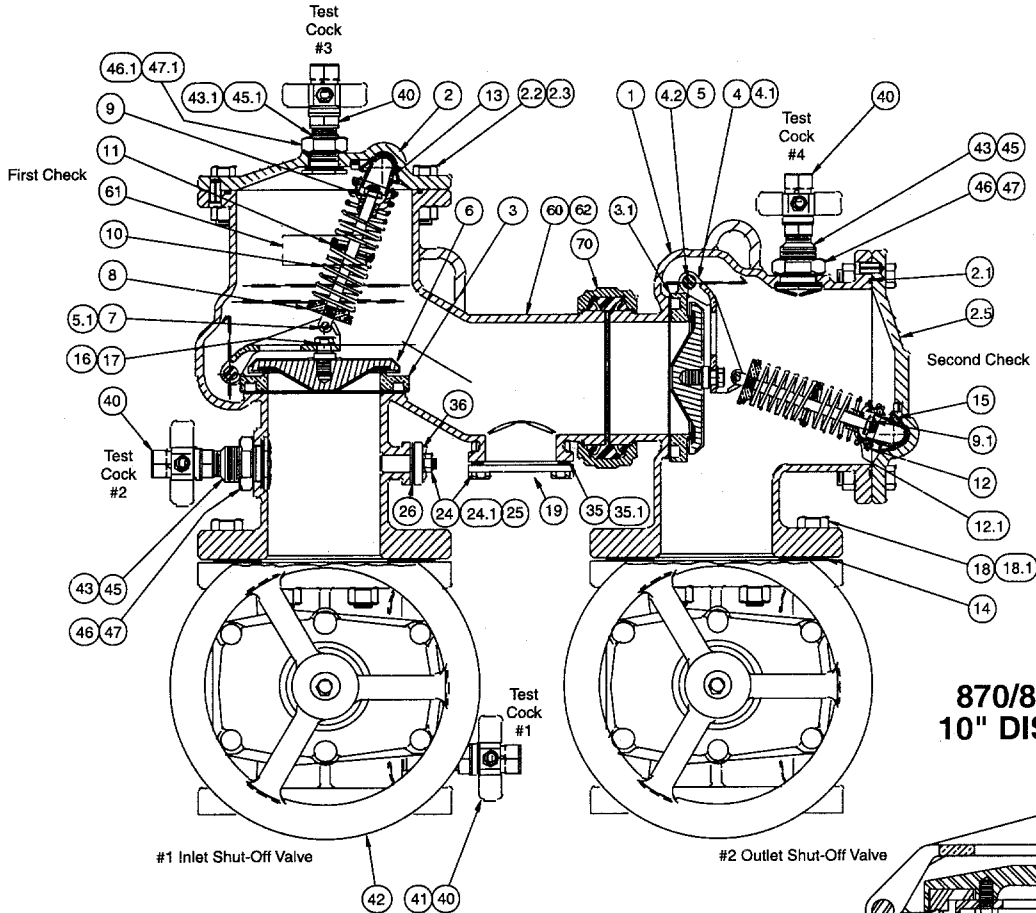

MODEL 870 / 870V / 876 / 876V (2-1/2" - 10")

870/870V/876/876V 10" DISC ASSEMBLY