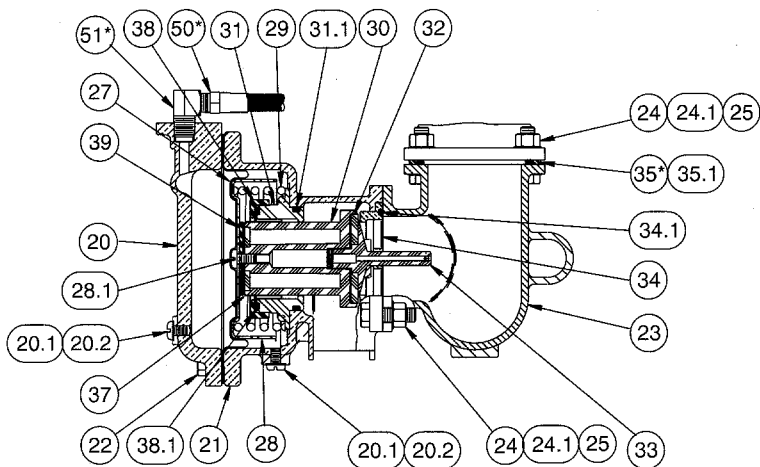

MODEL 860 CUT-A-WAY

FIGURE #6

RELIEF VALVE CUT-A-WAY

SIDE VIEW (2 1/2" - 10")

FIGURE #7

* Model 880, 880V only.