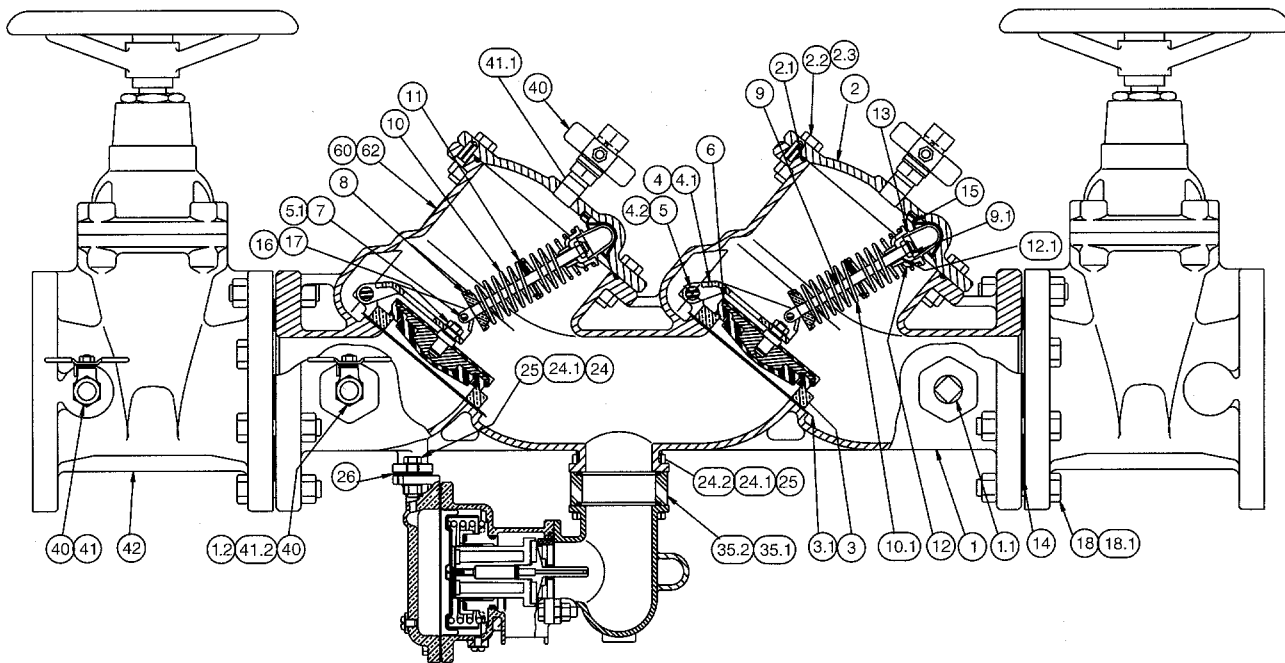

MODEL 860 CUT-A-WAY

FIGURE #6

RELIEF VALVE CUT-A-WAY

SIDE VIEW (2 1/2" - 10")

FIGURE #7

* Model 880, 880V only.